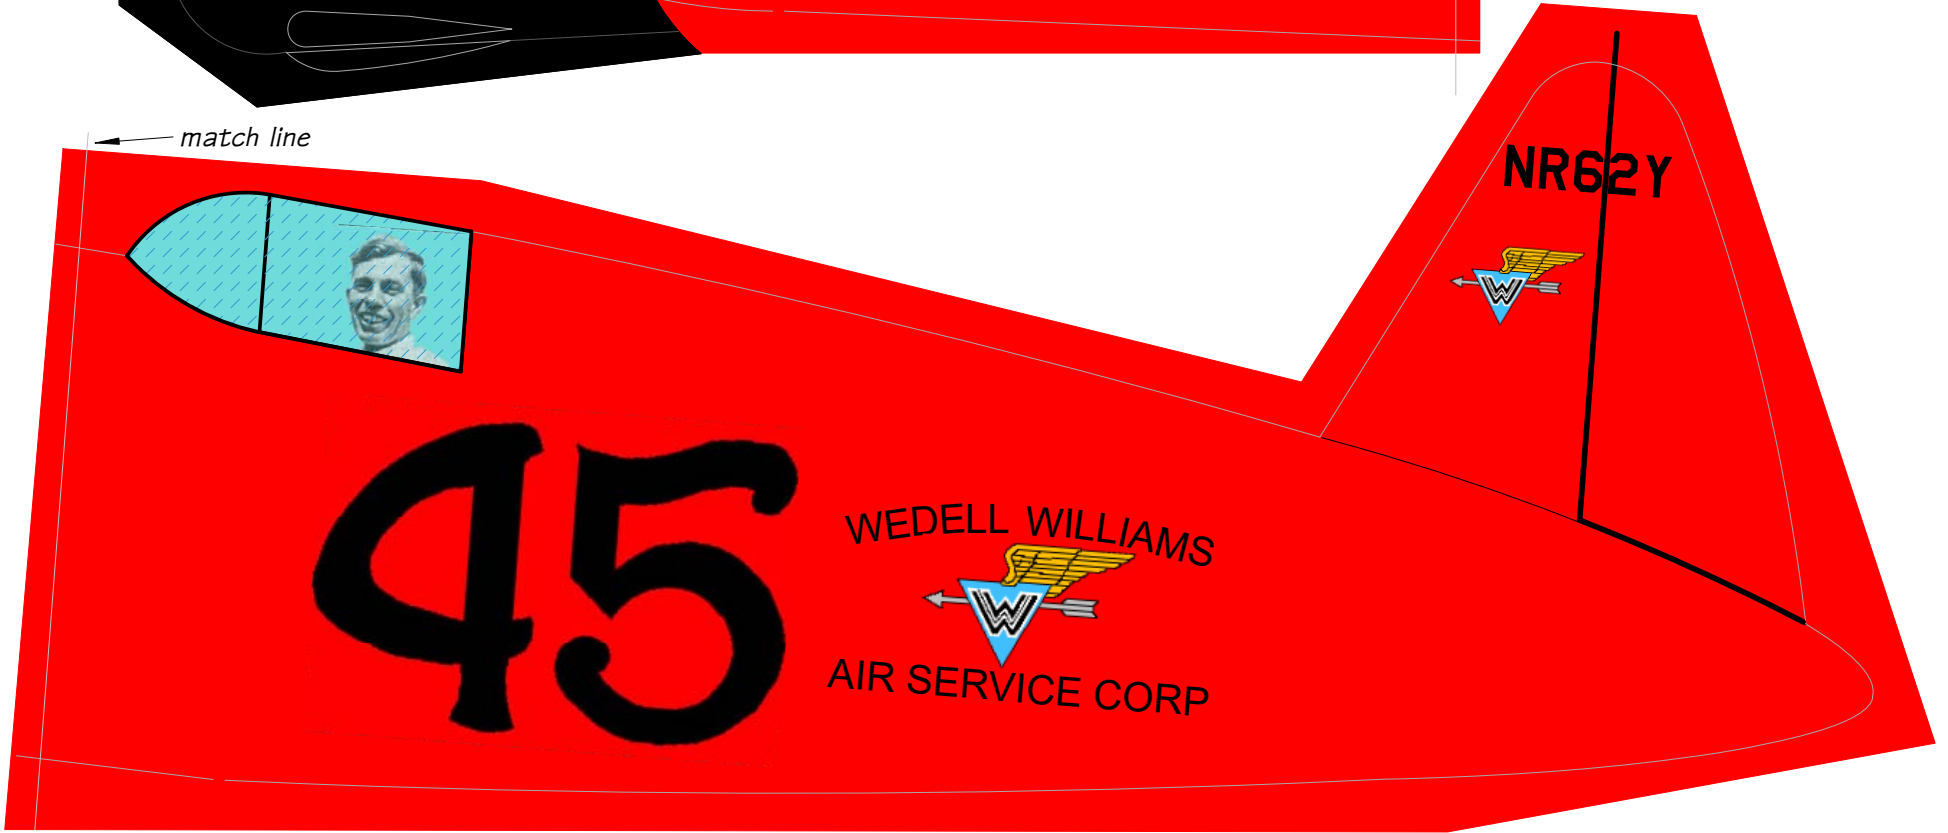

LEGAL SHEET
8.5"x14"

Wedell-Williams Model 45 No-Cal
Volare Products - 2019

right wing

LEGAL SHEET
8.5"x14"

NR62Y

62Y

left wing