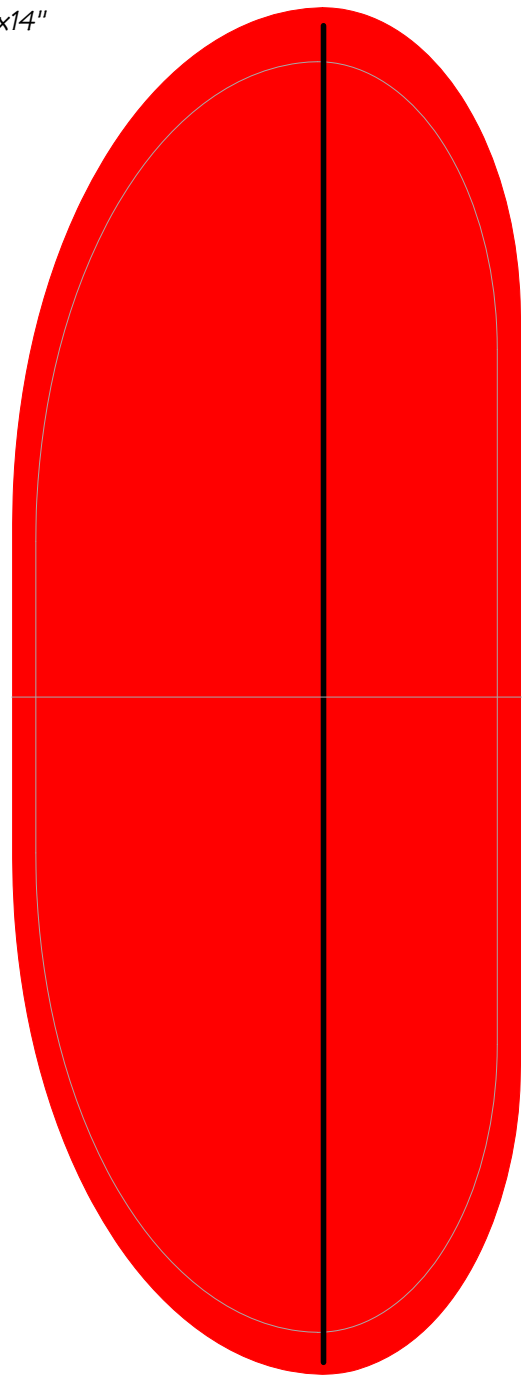

LEGAL SHEET
8.5"x14"

Wedell-Williams Model 45 No-Cal
Volare Products - 2019

right wing

LEGAL SHEET
8.5"x14"

NR62Y

62Y

left wing