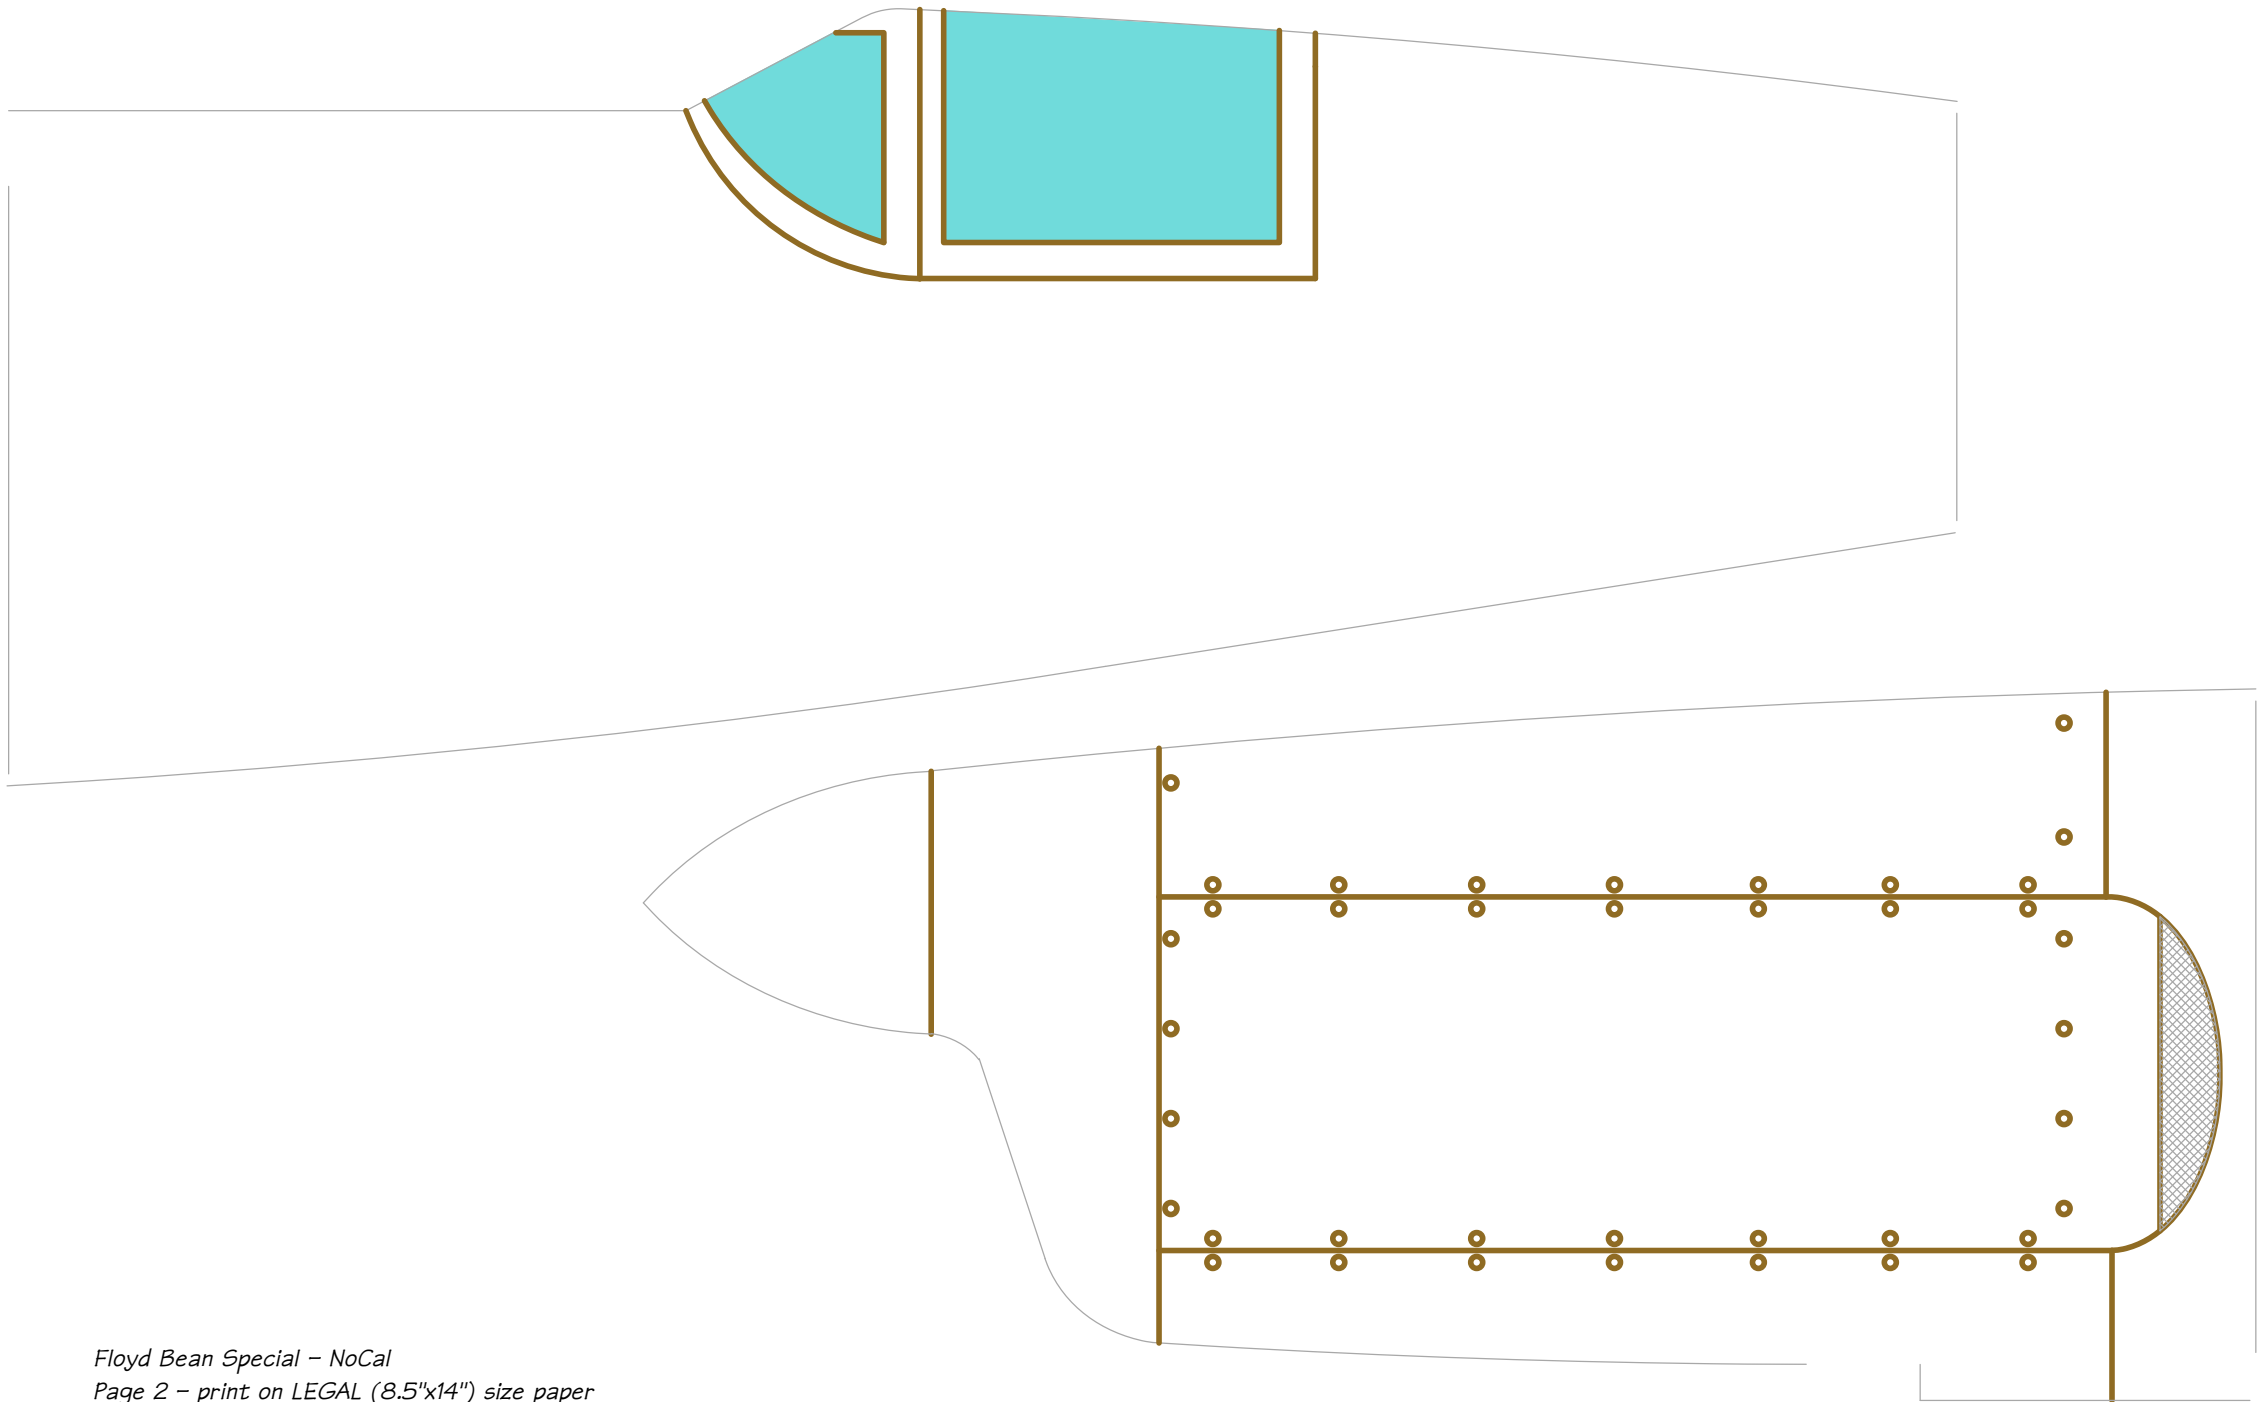

**NX97Y**

**N  
X  
9  
7  
Y**

*Floyd Bean Special - NoCal  
Page 1 - print on LEGAL (8.5"x14") size paper  
Print on YELLOW tissue  
Volare Products - 2022*

*Floyd Bean Special - NoCal  
Page 2 - print on LEGAL (8.5"x14") size paper  
Print on YELLOW tissue  
Volare Products - 2022*

*Floyd Bean Special - NoCal*  
*Page 3 - print on LETTER (8.5"x11") size paper*  
*Print on YELLOW tissue*  
*Volare Products - 2022*

*Floyd Bean Special - NoCal  
Page 4 - print on LETTER (8.5"x11") size paper  
Print on YELLOW tissue  
Volare Products - 2022*