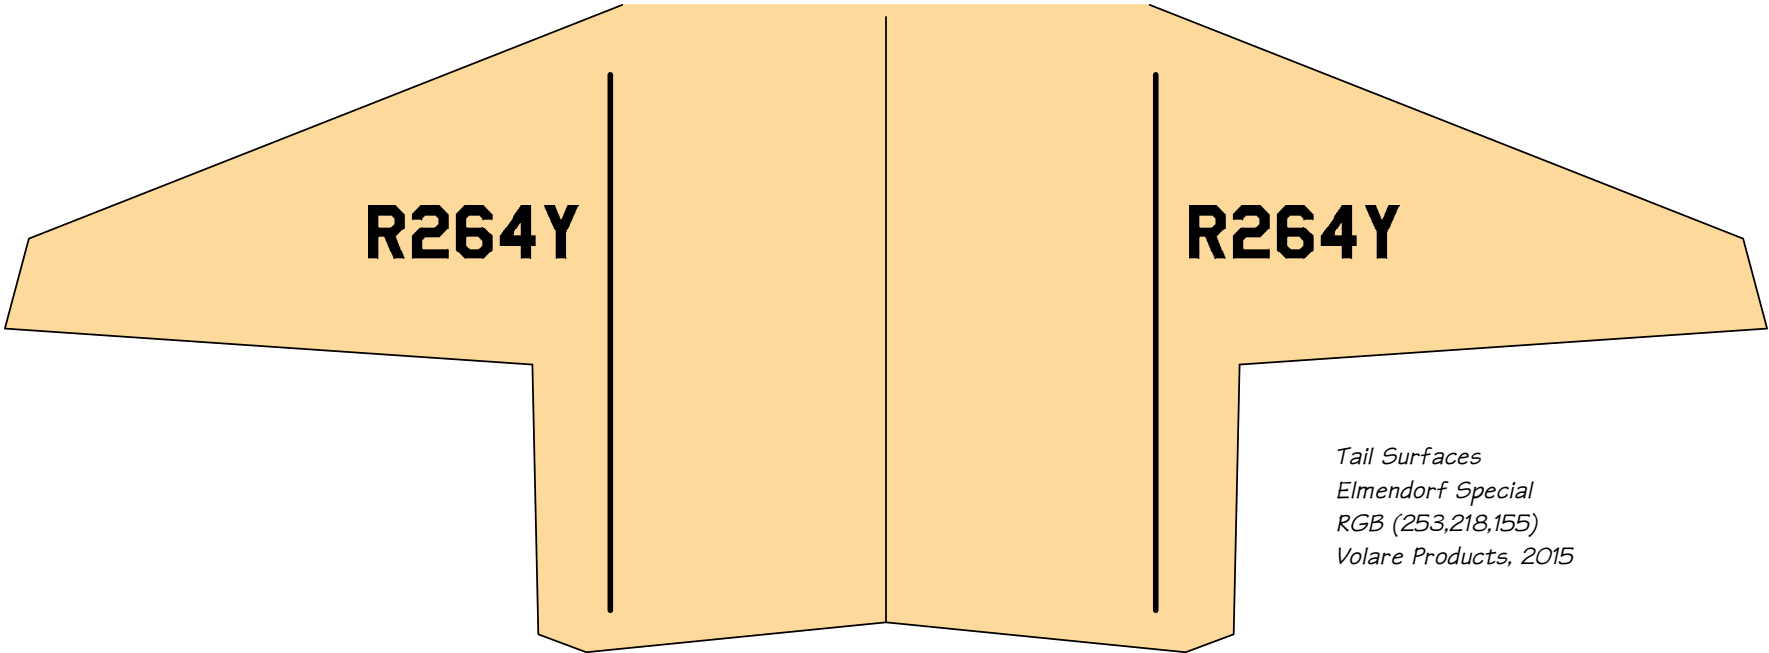

22

vertical line is nose block separation

Elmendorf Special RGB (253,218,155) Volare Products, 2015

vertical line is nose block separation

22

ELMENDORF
SPECIAL

Elmendorf Special RGB (253,218,155) Volare Products, 2015

Top
(no flap)

Bottom

Wing Surfaces
Elmendorf Special
RGB (253,218,155)
Volare Products, 2015

Top
(no flap)

R264Y

R264Y

Bottom

Wing Surfaces
Elmendorf Special
RGB (253,218,155)
Volare Products, 2015